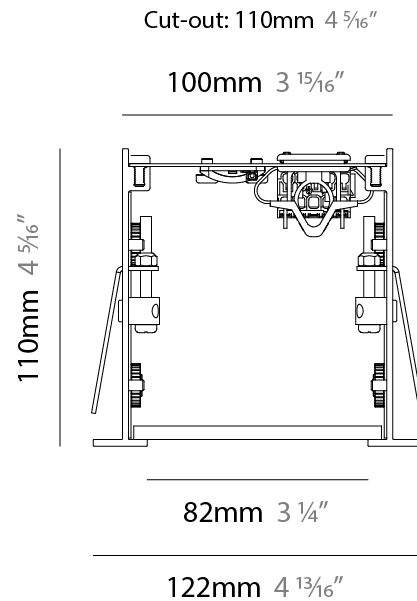

PROJECT	_____
TYPE	_____
SPECIFIER	_____
QUANTITY	_____
DATE	_____

SUPER-G 100 RECESSED

A3SG100-REC-SYS

base number

1. To build a product code in our configurator select the specify button on the base model # product page
2. To build a manual product code on this datasheet choose from the options listed below in blue font and add the suffix to the base model #

GENERAL

Series: Super-G
Subseries: Super-G 100
Brand: Prolicht
Division: Architectural
Mounting Type: Recessed
Mounting Location: Ceiling
Subcategory: Profile

PHYSICAL

Fixture Finish: SSR / BKV / CWI / CRY / HAB / UFT / ITA / RUA / FTG / MYG / LOD / PUS / FRO / FUP / KIA / POP / BLS / SPG / MEY / GOH / GUM / CHC / COM / ABZ / JAG / OBR / MOS / ROR
Fixture Material: Aluminum Die Cast

ELECTRICAL

Lamp Type: LED (Zhaga Standard)
Dimming: Tri-Mode (Non-Dimming and Phase Dimming (120Vac only) and 0-10V Dimming)
Driver Included: Yes
Driver Type: Constant Current - Universal
Input Voltage (V): 120 - 277

LED

Lamp Life (hrs): 50000

OPTICAL

RATINGS AND CERTIFICATIONS

Certified By: Certified for North American Standards
IP rating: IP20