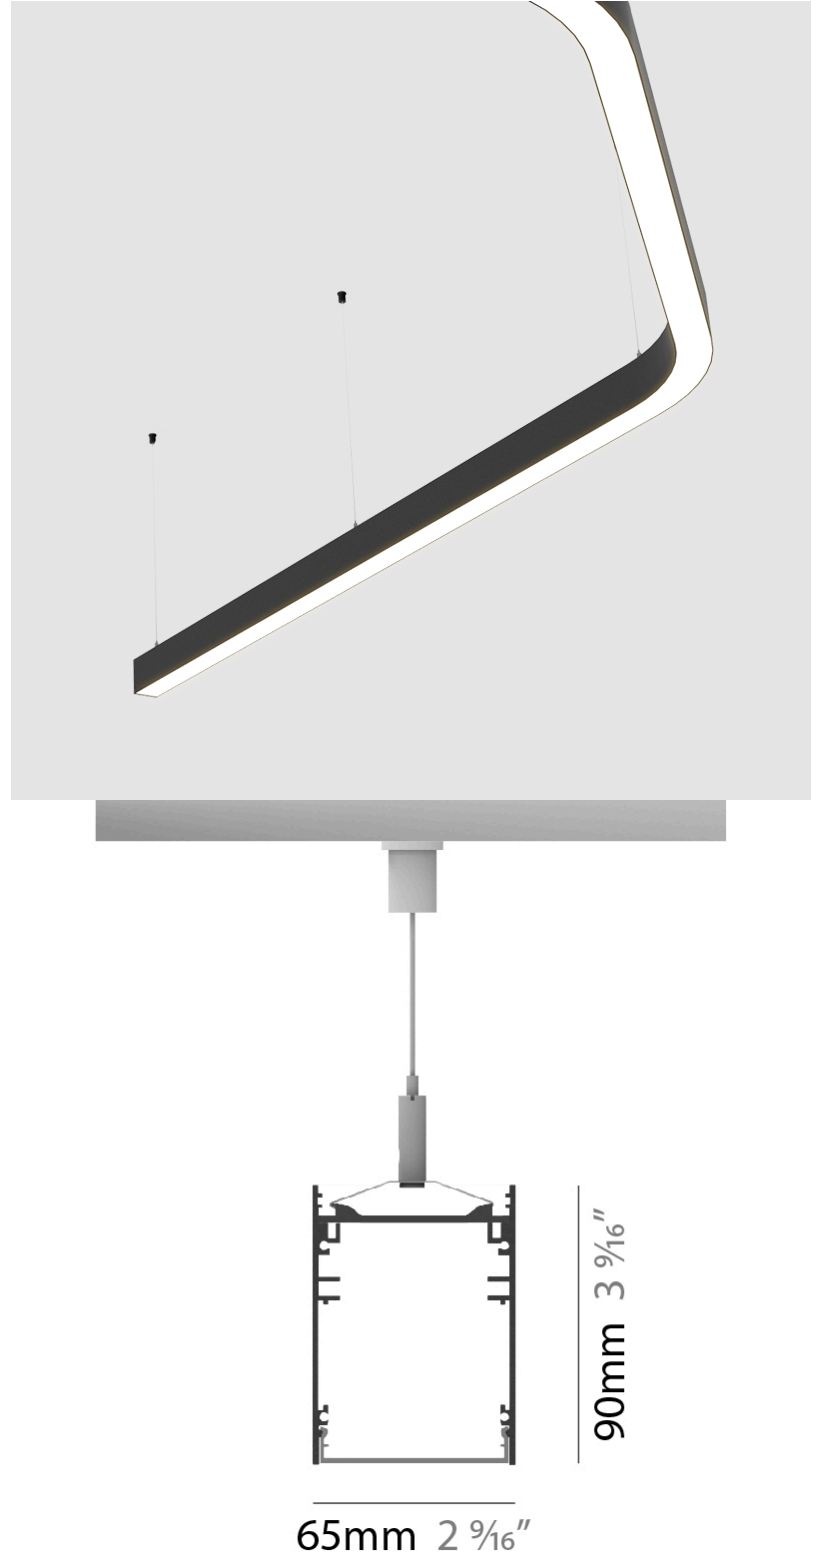

PROJECT
TYPE
SPECIFIER
QUANTITY
DATE

SUPER-G SLIM 65 SUSPENSION

A3SGS65-SUS-SYS

base number

1. To build a product code in our configurator select the specify button on the base model # product page
2. To build a manual product code on this datasheet choose from the options listed below in blue font and add the suffix to the base model #

GENERAL

Series: Super-G
Subseries: Super-G Slim 65
Brand: Prolicht
Division: Architectural
Mounting Type: Suspension
Mounting Location: Ceiling
Subcategory: Profile

PHYSICAL

Shape: Curves
Fixture Finish: SSR / BKV / CWI / CRY / HAB / UFT / ITA / RUA / FTG / MYG / LOD / PUS / FRO / FUP / KIA / POP / BLS / SPG / MEY / GOH / GUM / CHC / COM / ABZ / JAG / OBR / MOS / ROR

ELECTRICAL

Lamp Type: LED (Zhaga Standard)
Dimming: Tri-Mode (Non-Dimming and Phase Dimming (120Vac only) and 0-10V Dimming)
Driver Included: Yes
Driver Location: Integrated
Driver Type: Constant Current - Universal
Driver Class: Class 2
Input Voltage (V): 120 - 277
Constant Current (MA): 350

LED

Lamp Life (hrs): 50000
Upon Request: Color Temperature RGB-W Tunable CRI (no minimum qty) price increase + longer lead time

OPTICAL

RATINGS AND CERTIFICATIONS

Certified By: Certified for North American Standards
IP rating: IP20